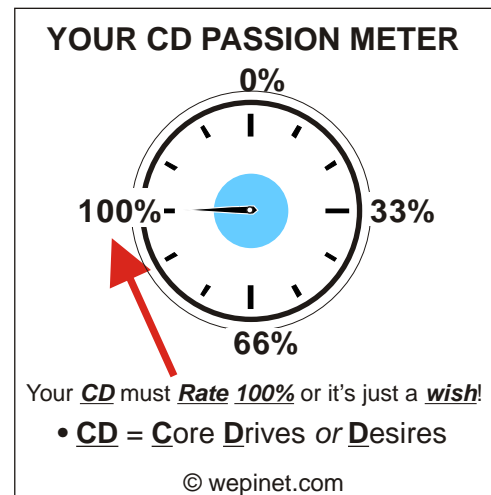

© wepinet.com

HOW TO ACQUIRE YOUR CONQUERING FORCE

To maximize your current career or business Wealth Machine by catching the fast track elevator to guaranteed unlimited super success!

Armed with this powerful **WEPI KOOL TOOL** it's NOW so easy and super simple to transform your current career or business into a powerful wealth and cash generation machine to fund and achieve your precious **CORE DRIVEN** Goals and Dreams for you and for your family ...

1. Identify your special **CD's - Core Drives** or **Desires** [not music Cd's] that you are passionate to achieve in your life ...

CD - Core Drive

2. Make sure that your **CD's - Core Drives - Desires** rate **100%** on your magical WEPI **CD Passion Meter** ...

3. Now **COMMIT 100%** to your current **Wealth Machine** and use your **WEPI Passion Meter** to more effectively un-tap it's wealth powers to achieve your precious **CD's - Core Drives!**

The Magic is all in your **SA - Success Attitude!**

Your Success Formula

“Just SADDPAP Your Dreams!”

$$SA = D + D \times PA + P$$

Success Attitude = Desire-Core + Direction x Proper Action + Persistence